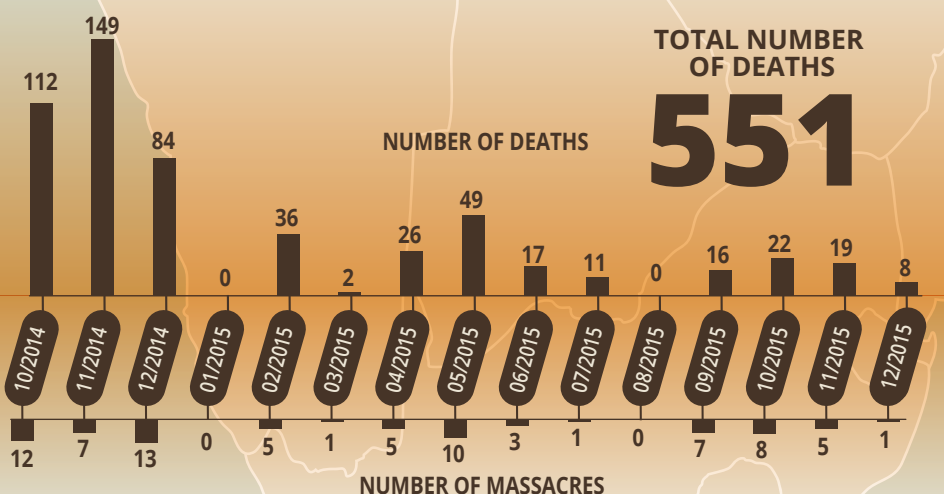

Number of massacres and deaths