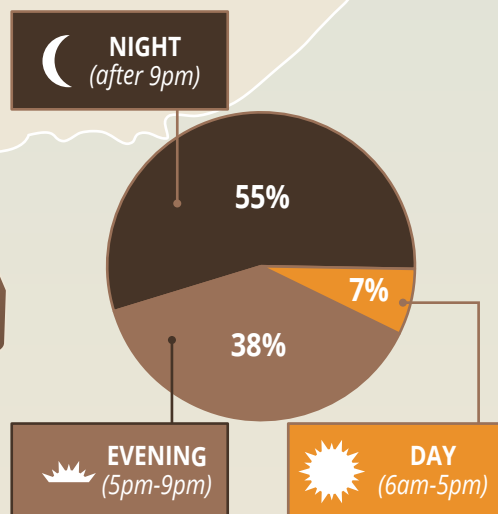

MASSACRES AROUND BENI BETWEEN OCTOBER 2014 AND DECEMBER 2015

DEMOCRATIC REPUBLIC OF THE CONGO

Between October 2014 and December 2015, more than 500 people were killed in northeastern Congo. Our research indicates that several networks of armed groups were responsible for the violence.

Type of weapon

Knives, machetes, hatchets: **69%**

Firearms: **27%**

Fire: **4%**

Number of massacres and deaths

The languages used by the killers

Frequency according to the research

Time of Day

TOTAL NUMBER OF VICTIMS: 551