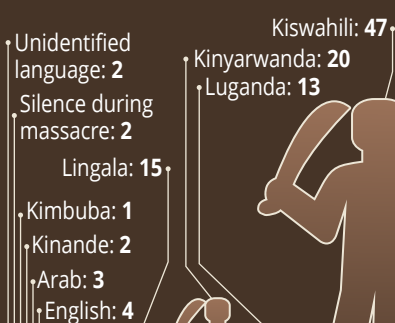

MASSACRES AROUND BENI BETWEEN OCTOBER 2014 AND DECEMBER 2015

DEMOCRATIC REPUBLIC OF THE CONGO

Between October 2014 and December 2015, more than 500 people were killed in northeastern Congo. Our research indicates that several networks of armed groups were responsible for the violence.

Type of weapon

Knives, machetes, hatchets: **69%**

Firearms: **27%**

Fire: **4%**

Number of massacres and deaths

The languages used by the killers

Frequency according to the research

Time of Day

TOTAL NUMBER OF VICTIMS: 551